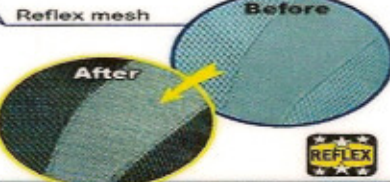

Hip airbag

One-touch
release

Side double
adjuster

Velcro to attach
the chest padding
(inside)

reflex innovative fabrics

reflex schoeller®
Switzerland

Reflector mesh!
Safety conscious reflector
for good nighttime visibility.

Material
Outer : Nylon mesh
Airguard/nylon
Reflex mesh
Lining : Polyester mesh

Option to improve protection

Chest padding CE Back padding

INCLUDED

Back padding
(Soft type)

S-SYSTEM

Sharp design of unity among
high-strength mesh and reflective
mesh (made of Schoeller of
Switzerland).
Good nighttime visibility by a large
reflector.

Size table(Size/EU,US) (Unit : cm)

Size	S	M	L	XL	2XL
Height	160~175	165~180	170~185	175~190	180~195
Chest	86~96	95~105	95~110	110~120	115~125
Waist	72~80	78~86	84~92	94~102	100~108

Material Outshell: Nylon Mesh
AIR GUARD(Nylon)
Reflex Mesh(Schoeller)
Lining : Polyester Mesh
Airbag Tube : Polyurethane
Color : Black/Light Gray
Size(EU,US) : S/M/L/XL/2XL
Gas Cartridge : 50cc
Weight : 1.5kg